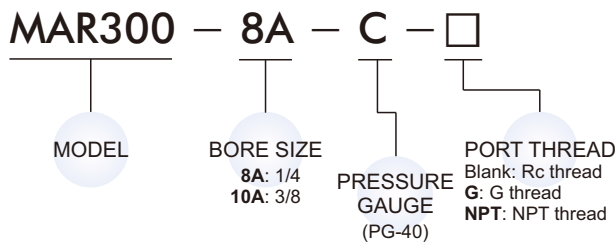

Order example