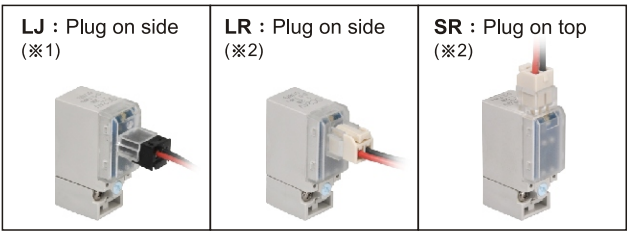

# MVSY-156 Order example

SOLENOID VALVE

Order example of valve:

**MVSY – 156M – 4E2C – AC110 – LJ – BSP**

**New**

Order example of valve:

**MVSY – 156M – 4E2C – AC110 – S – BSP**

**Old**