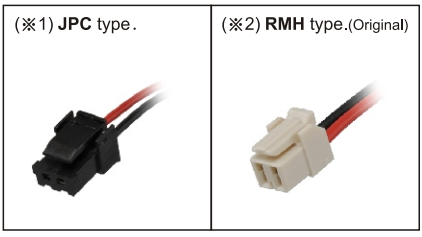

# MVSY-156 Order example

SOLENOID VALVE

Order example of valve:

**MVSY – 156M – 4E2C – AC110 – LJ – BSP**

**New**

Order example of valve:

**MVSY – 156M – 4E2C – AC110 – S – BSP**

**Old**