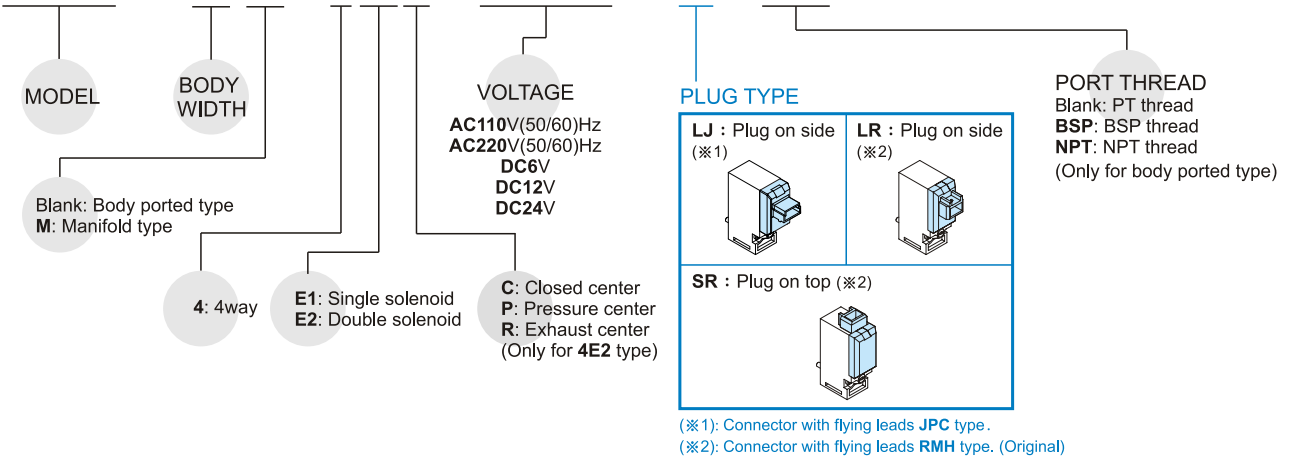

# MVSY-156 Order example

SOLENOID VALVE

Order example of valve:

**MVSY – 156M – 4E2C – AC110 – LJ – BSP**

**New**

Order example of valve:

**MVSY – 156M – 4E2C – AC110 – S – BSP**

**Old**