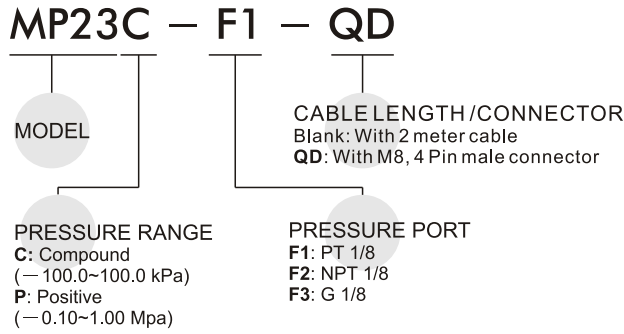

MP23 Order example

DIGITAL PRESSURE GAUGE

New

Order example:

Mounting accessories:

Order example:

Old