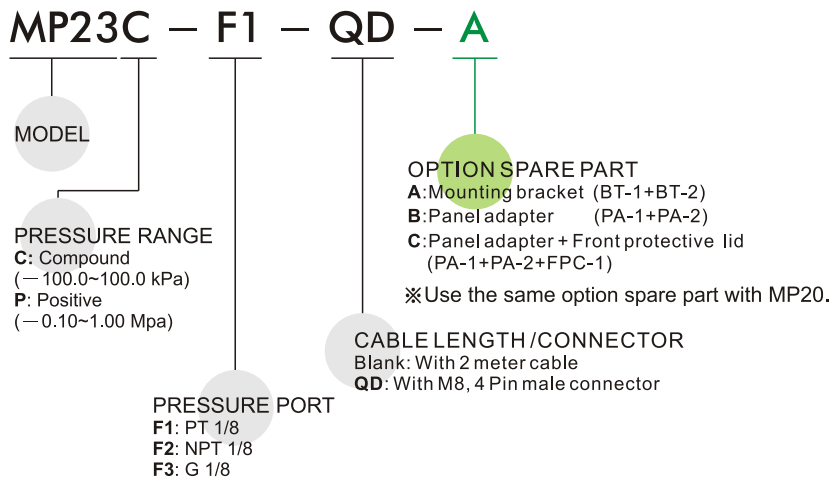

MP23 Order example

DIGITAL PRESSURE GAUGE

New

Order example:

Mounting accessories:

Order example:

Old