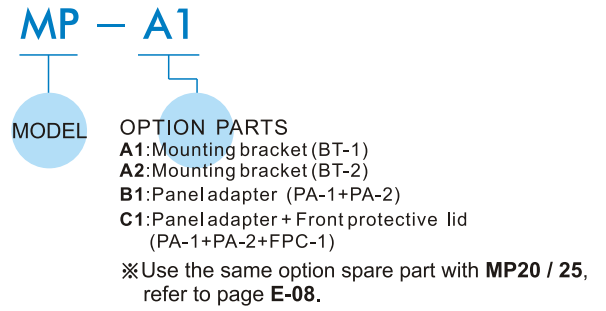

MP23 Order example

DIGITAL PRESSURE GAUGE

New

Order example:

Mounting accessories:

Order example:

Old