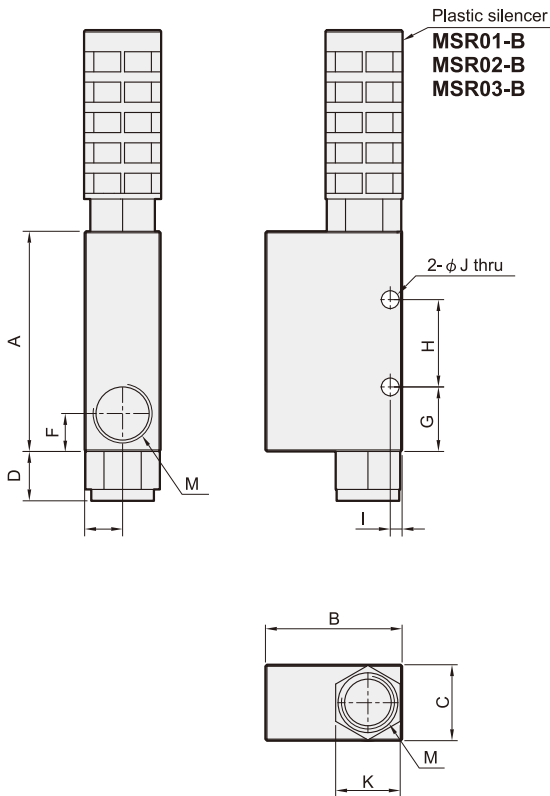

MVVA-**

MVVA-**-SJ

Code Model	A	B	C	D	E	F	G	H	I	J	K	N	M
MVVA-10	55	34	15.5	10	7.75	10	13	18	3	4.5	14	—	G1/8
MVVA-10-SJ	55	34	15.5	10	7.75	10	13	18	3	4.5	14	9	G1/8
MVVA-15	58	36	20	13	10	10	17	23	3	4.5	17	—	G1/4
MVVA-15-SJ	58	36	20	13	10	10	17	23	3	4.5	17	15	G1/4
MVVA-20	75	43	30	18	15	14	23	32	5	5.5	22	—	G3/8
MVVA-20-SJ	75	43	30	18	15	14	23	32	5	5.5	22	30.5	G3/8

MSR*-B

Model	A	B	C	D	E	L	N
MSR01-B	7	14	16.2	16	R1/8	33	7
MSR02-B	10	17	19.6	20.3	R1/4	63	8.5
MSR03-B	12	24	26.2	26.3	R3/8	67.5	11